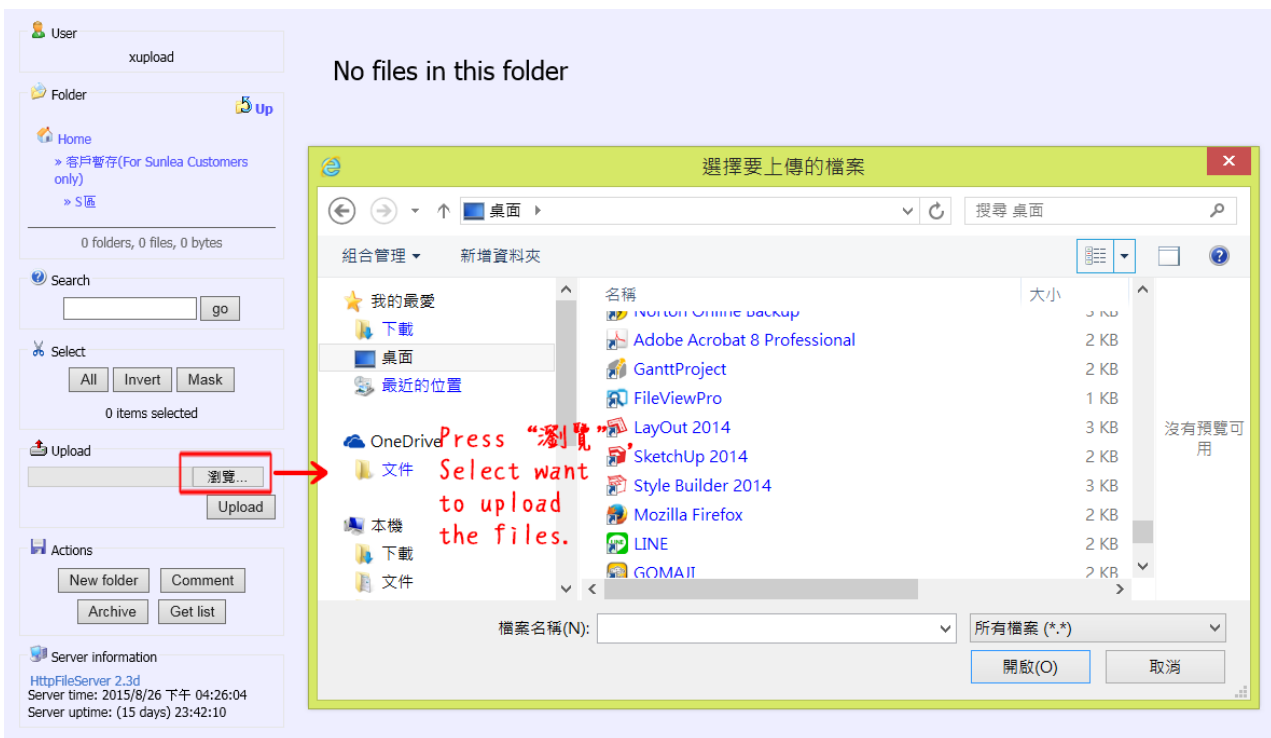

Press "S zone"

Upload New folder
Comment Archive
Get list

Server information
HttpFileServer 2.3d
Server time: 2015/8/26 下午 04:18:47
Server uptime: (15 days) 23:34:54

- Step 5. Press **Upload** .

- Step 6. Press **瀏覽** ,Select want to upload the files.